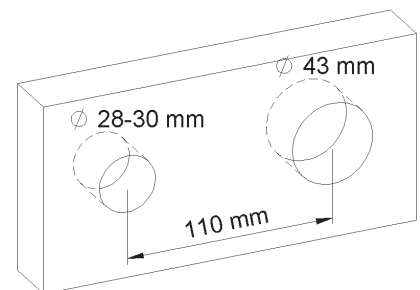

**PRODUCT TECHNICAL SHEET**

Collection :

**LINE**

Ref. :

**4575.11.52**

Mitigeur de lavabo mural 2 trous à encastrer, bec 200mm

Inbouw 2-gats ééngreepsmengkraan voor wandmontage, uitloop 200mm

Concealed wall-mounted 2-hole single-lever sink mixer, spout 200mm

**Picture**

**Product details**

Flow at 3 bar :           Restricted 5 l/min

Internal mechanism :   Mixer ceramic cartridge (90°)

**Technical drawing**

RB0.V01