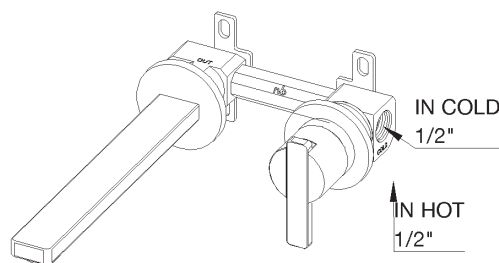

**PRODUCT TECHNICAL SHEET**

Collection :

**LINE**

Ref. :

**4575.11.52**

Mitigeur de lavabo mural 2 trous à encastrer, bec 200mm

Inbouw 2-gats ééngreepsmengkraan voor wandmontage, uitloop 200mm

Concealed wall-mounted 2-hole single-lever sink mixer, spout 200mm

**Picture**

**Product details**

Flow at 3 bar :           Restricted 5 l/min

Internal mechanism :   Mixer ceramic cartridge (90°)

**Technical drawing**

RB0.V01