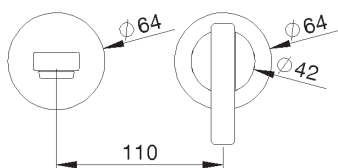

**PRODUCT TECHNICAL SHEET**

Collection :

**LINE**

Ref. :

**4575.11.52**

Mitigeur de lavabo mural 2 trous à encastrer, bec 200mm

Inbouw 2-gats ééngreepsmengkraan voor wandmontage, uitloop 200mm

Concealed wall-mounted 2-hole single-lever sink mixer, spout 200mm

**Picture**

**Product details**

Flow at 3 bar :           Restricted 5 l/min

Internal mechanism :   Mixer ceramic cartridge (90°)

**Technical drawing**

RB0.V01