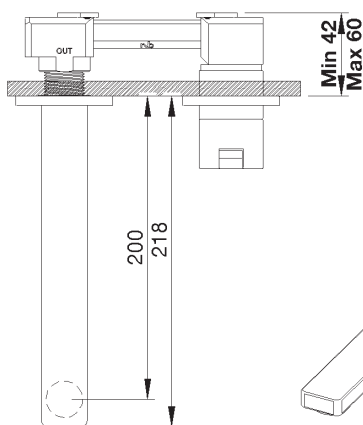

**PRODUCT TECHNICAL SHEET**

Collection :

**LINE**

Ref. :

**4575.11.52**

Mitigeur de lavabo mural 2 trous à encastrer, bec 200mm

Inbouw 2-gats ééngreepsmengkraan voor wandmontage, uitloop 200mm

Concealed wall-mounted 2-hole single-lever sink mixer, spout 200mm

**Picture**

**Product details**

Flow at 3 bar :           Restricted 5 l/min

Internal mechanism :   Mixer ceramic cartridge (90°)

**Technical drawing**

RB0.V01